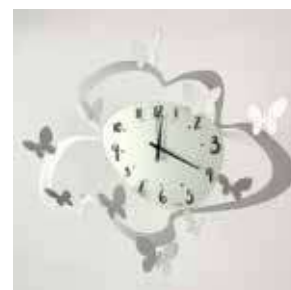

Art. FE0364-6
argento metallizzato
metallic silver
dim. 71 x 61 cm