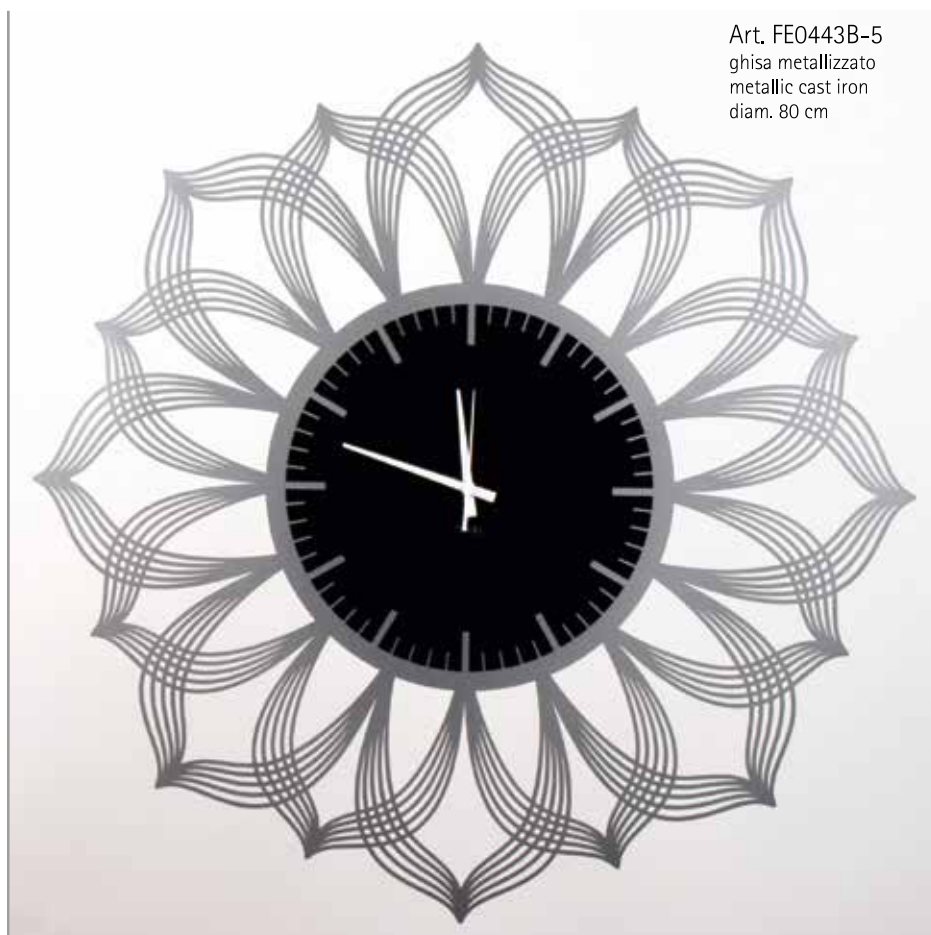

orologio/wall clock MICHELANGELO BIG

Art. FE0443B-5
ghisa metallizzato
metallic cast iron
diam. 80 cm