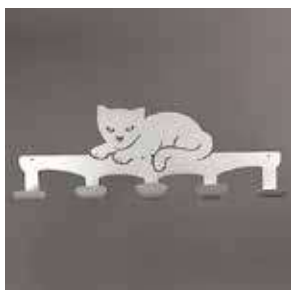

Art. FE083-6
argento metallizzato
metallic silver
dim. 66 x 24 cm