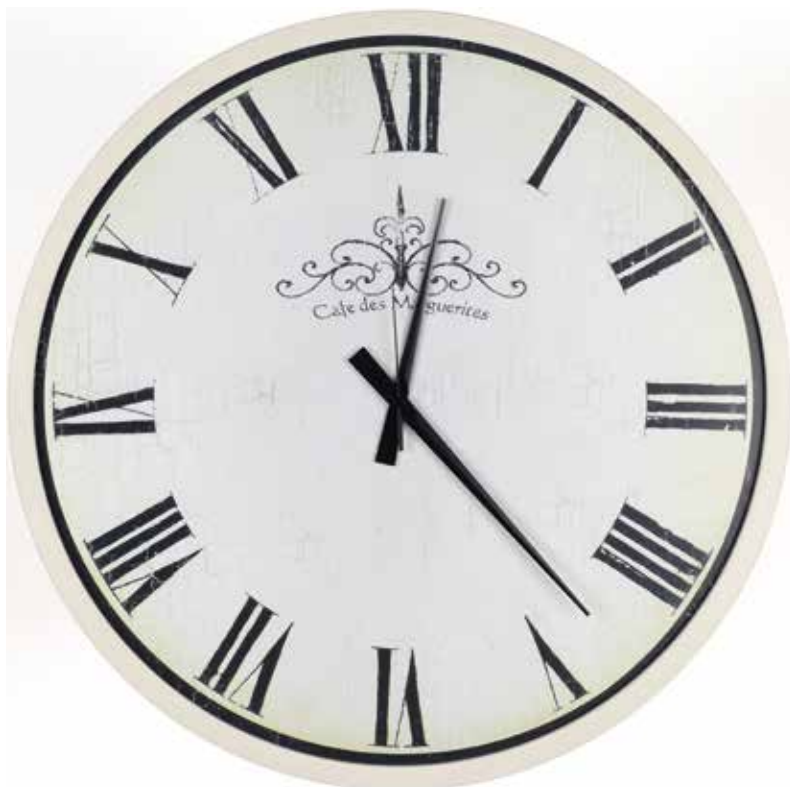

orologio/wall clock **CAFE DES MARGUERITES**

Struttura in metallo con applicazione di stampa
Metal structure with direct print application

Art. FE265-10
diam. 60 cm
CORNICE ESTERNA IN RILIEVO