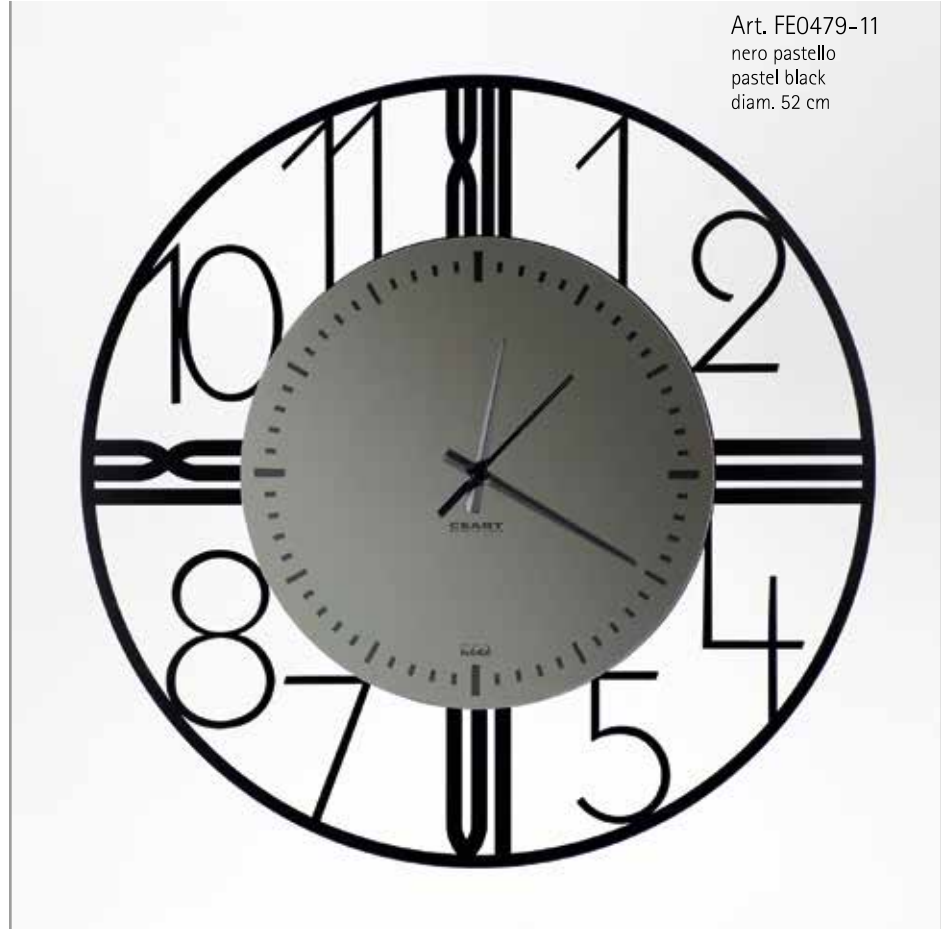

orologio/wall clock **ASTRO BLACK EDITION - 50**

Art. FE0479-11
nero pastello
pastel black
diam. 52 cm