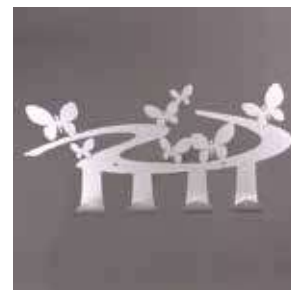

Art. FE0359-6
argento metallizzato
metallic silver
dim. 66 x 30 cm