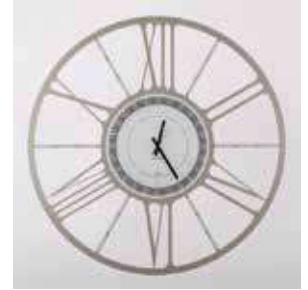

Art. FE0190-17
tortora pastello
pastel dove-grey
diam. 80 cm