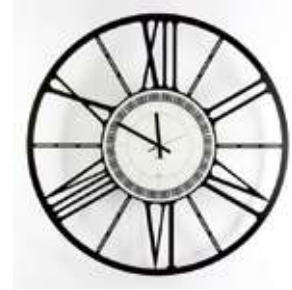

Art. FE0190-11
nero pastello
pastel black
diam. 80 cm